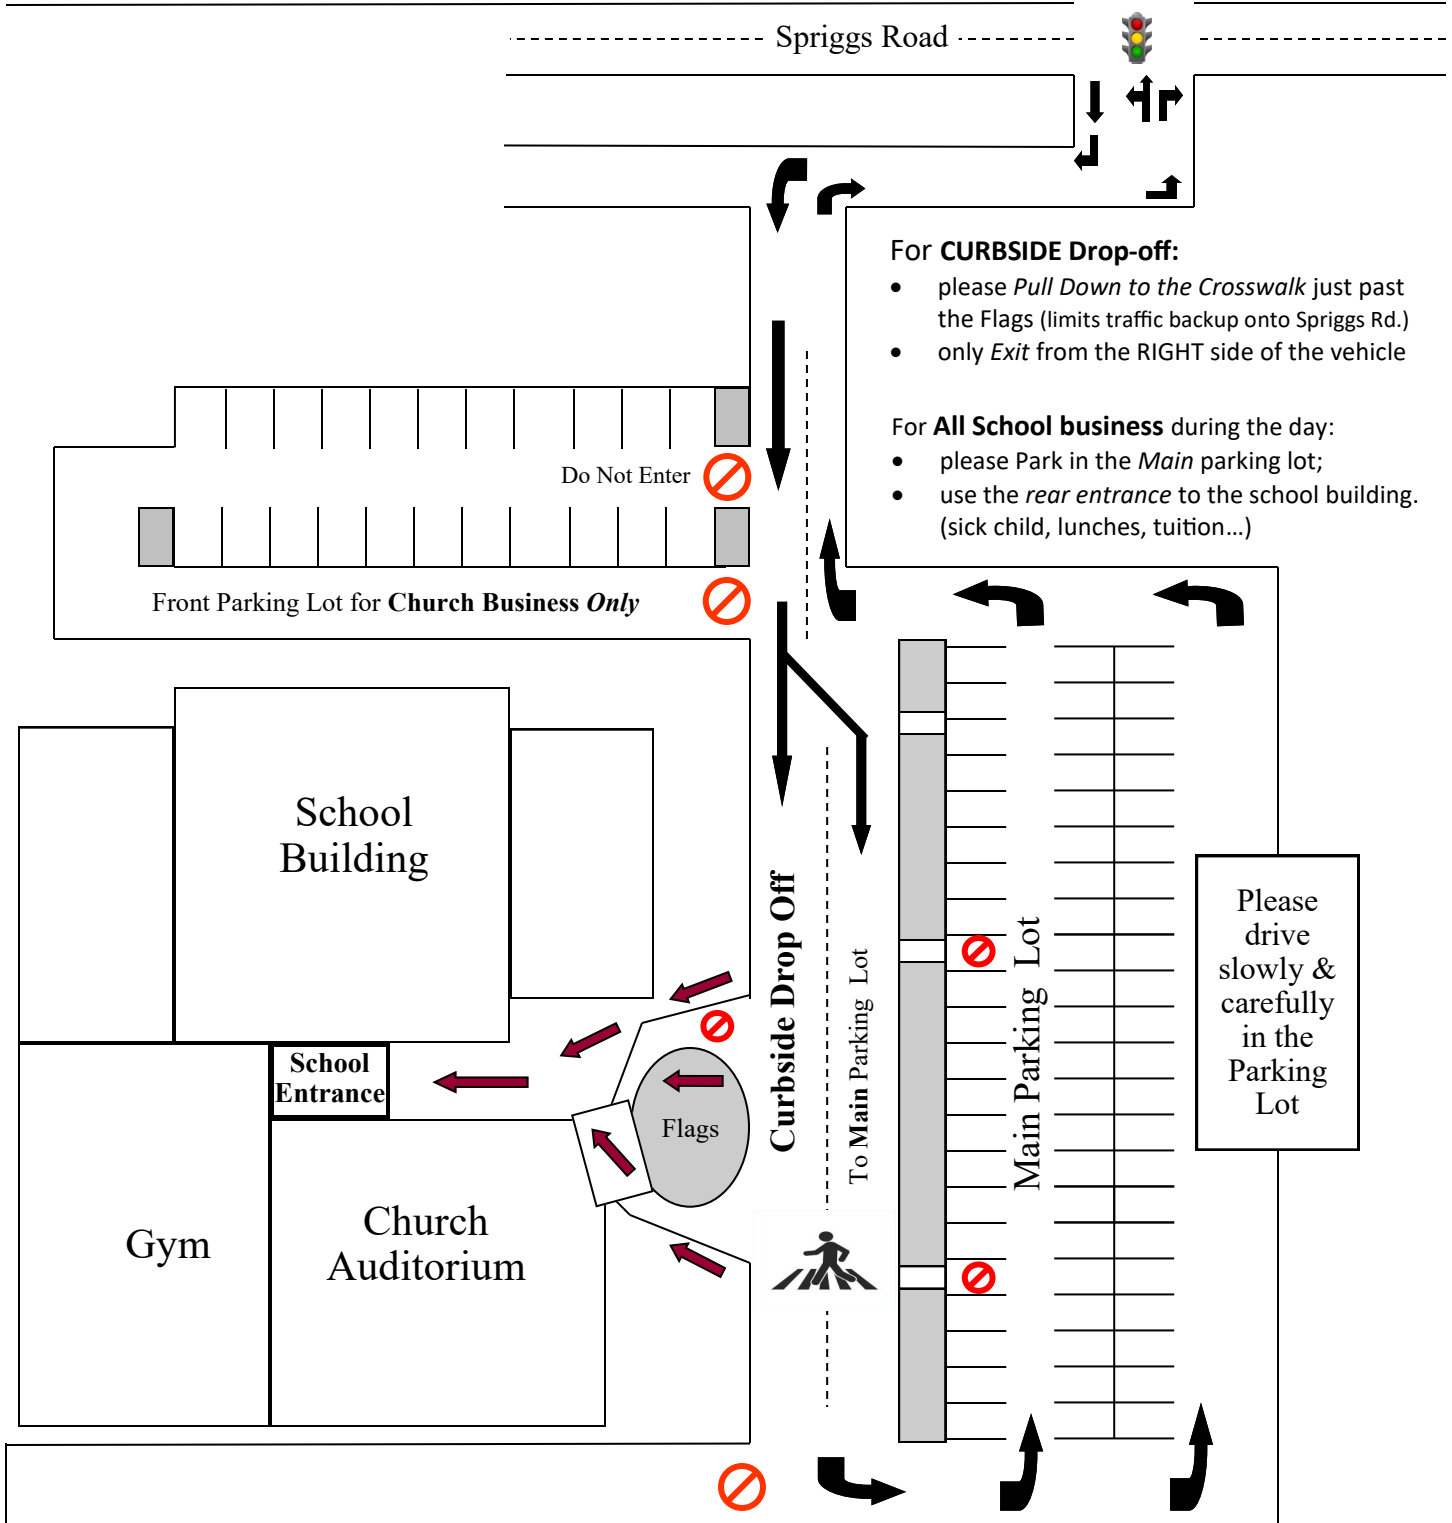

## Directional Traffic Flow

### 2021-22 (AM Drop-off)

 = Do not enter

## Directional Traffic Flow: PM Pick Up

Please drive **slowly & carefully** in the Parking Lots as there are many children moving between cars!

 = Do not enter